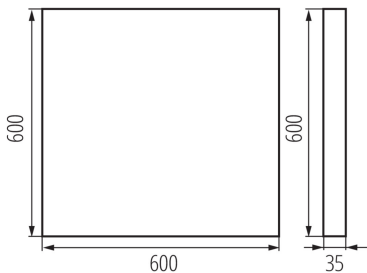

35854 OS-H8D-WW-RST-W-N1

Surface-mounted LED office fixture

5905339358547

low
UGR

MODERN
design

GENERAL DATA:

Colour: white

Place of assembly: ceiling mounted

Place of application: Indoors

Minimum distance from the illuminated object : 0,5m

Compatible with a dimmer: no

The product is not suitable to be covered with a heat-insulating material: yes

Length [mm]: 600

Width [mm]: 600

Height [mm]: 35

Integrated LED light source : yes

TECHNICAL DATA:

Rated voltage [V]: 220-240 AC

Rated frequency [Hz]: 50

Maximum power [W]: 49W

Class of protection against electric shock : I

Lampshade material: plastic

Diode type: LED SMD

Luminous flux of the light fitting [lm]: 6300

Colour temperature: Warm white

Correlated colour temperature [K]: 3000

Colour consistency in McAdam ellipses : ≤ 3

Colour rendering index: 80

Service life [h]: 50000

Luminous-flux-retention factor at the end of rated service life :
L90B10

Number of on/off cycles : ≥ 30000

Lighting angle [°]: 80

Ambient temperature range to which the product can be exposed: 5÷25

Shade type: louvre

Enclosure material: Metal

Connection type: Self-clamping block

Range of sections of wires used [mm²]: 1,5÷2,5

Lamp-heating time [s]: ≤ 1

Lamp-ignition time [s]: $\leq 0,5$

Rodzaj soczewki [°]: 80

IP class: 20

UGR: ≤ 16