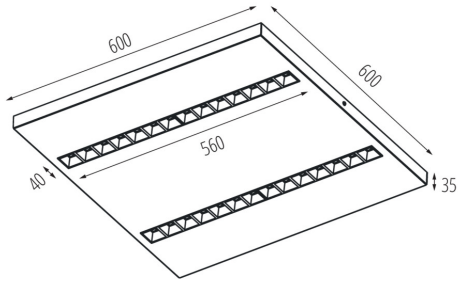

35854 OS-H8D-WW-RST-W-N1

Surface-mounted LED office fixture