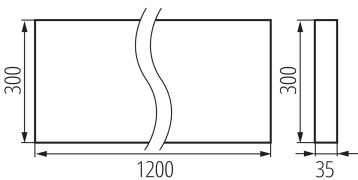

35855 OS-H8D-WW-RST-W-N3

Surface-mounted LED office fixture

5905339358554

GENERAL DATA:

Colour: white

Place of assembly: ceiling mounted

Place of application: Indoors

Minimum distance from the illuminated object : 0,5m

Compatible with a dimmer: no

The product is not suitable to be covered with a heat-insulating material: yes

Length [mm]: 1200

Width [mm]: 300

Height [mm]: 35

Integrated LED light source : yes

TECHNICAL DATA:

Range of sections of wires used [mm²]: $1,5 \div 2,5$

Lamp-heating time [s]: ≤ 1

Lamp-ignition time [s]: $\leq 0,5$

Rodzaj soczewki [°]: 80

IP class: 20

LOGISTIC DATA:

Unit of measurement: unit

35855 OS-H8D-WW-RST-W-N3