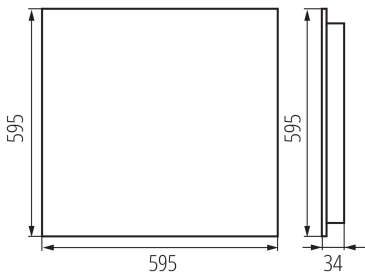

35856 OS-H8D-WW-RST-W-P1

Recessed - Mounted LED Office Fixture

5905339358561

GENERAL DATA:

Colour: white

Place of assembly: Recessed mount in the ceiling

Place of application: Indoors

Minimum distance from the illuminated object : 0,5m

Compatible with a dimmer: no

The product is not suitable to be covered with a heat-insulating material: yes

Length [mm]: 595

Width [mm]: 595

Height [mm]: 34

Integrated LED light source : yes

TECHNICAL DATA: