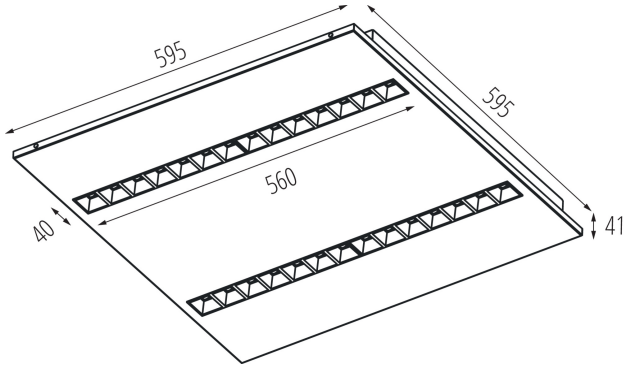

35856 OS-H8D-WW-RST-W-P1

Recessed - Mounted LED Office Fixture