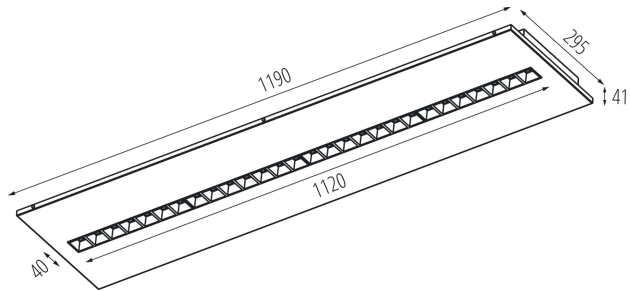

35857 OS-H8D-WW-RST-W-P3

Recessed - Mounted LED Office Fixture