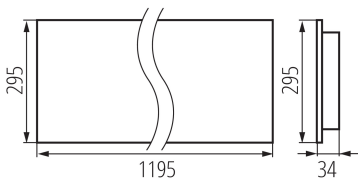

Compatible with a dimmer: no

The product is not suitable to be covered with a heat-insulating material: yes

Length [mm]: 1195

Width [mm]: 295

Height [mm]: 34

Integrated LED light source : yes

TECHNICAL DATA:

Range of sections of wires used [mm²]: $1,5 \div 2,5$

Lamp-heating time [s]: ≤ 1

Lamp-ignition time [s]: $\leq 0,5$

Rodzaj soczewki [°]: 80

IP class: 20

LOGISTIC DATA:

Unit of measurement: unit

35857 OS-H8D-WW-RST-W-P3