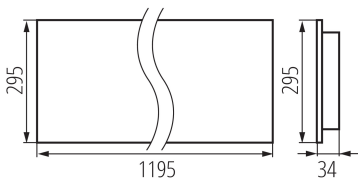

LOGISTIC DATA:

Unit of measurement: unit