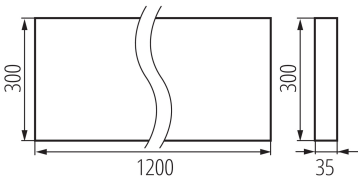

Surface-mounted LED office fixture

5905339359797

GENERAL DATA:

Colour: black

Place of assembly: ceiling mounted

Place of application: Indoors

Minimum distance from the illuminated object : 0,5m

Compatible with a dimmer: no

The product is not suitable to be covered with a heat-insulating material: yes

Length [mm]: 1200

Width [mm]: 300

Height [mm]: 35

Integrated LED light source : yes

TECHNICAL DATA:

Rated voltage [V]: 220-240 AC

Rated frequency [Hz]: 50

Maximum power [W]: 39W

Class of protection against electric shock : I

Lampshade material: plastic

Diode type: LED SMD

Luminous flux of the light fitting [lm]: 4800

Colour temperature: Warm white