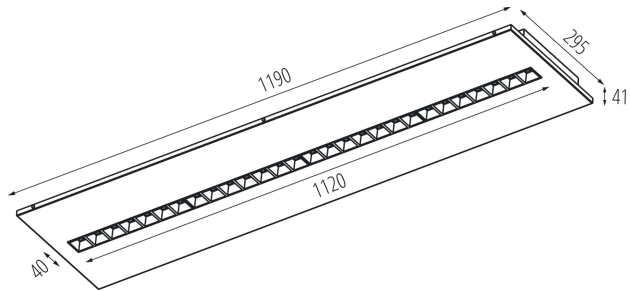

35981 OS-M8D-WW-RST-B-P3

Recessed - Mounted LED Office Fixture