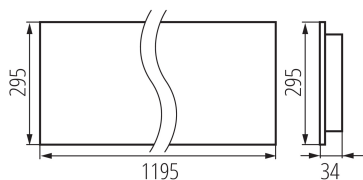

Compatible with a dimmer: no

The product is not suitable to be covered with a heat-insulating material: yes

Length [mm]: 1195

Width [mm]: 295

Height [mm]: 34

Integrated LED light source: yes

TECHNICAL DATA:

Range of sections of wires used [mm²]: 1,5÷2,5

Lamp-heating time [s]: ≤ 1

Lamp-ignition time [s]: $\leq 0,5$

Rodzaj soczewki [°]: 80

IP class: 20

LOGISTIC DATA:

Unit of measurement: unit

35981 OS-M8D-WW-RST-B-P3