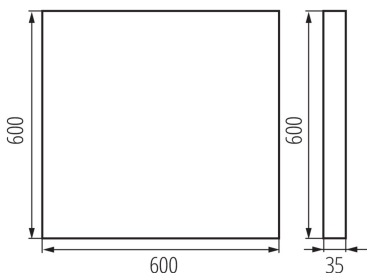

35982 OS-H8D-WW-RST-B-N1

Surface-mounted LED office fixture

5905339359827

GENERAL DATA:

Colour: black

Place of assembly: ceiling mounted

Place of application: Indoors

Minimum distance from the illuminated object : 0,5m

Compatible with a dimmer: no

The product is not suitable to be covered with a heat-insulating material: yes

Length [mm]: 600

Width [mm]: 600

Height [mm]: 35

Integrated LED light source : yes

TECHNICAL DATA: