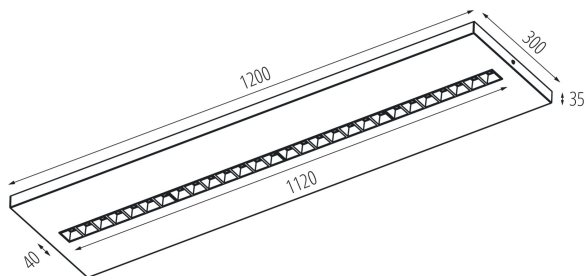

35983 OS-H8D-WW-RST-B-N3

Surface-mounted LED office fixture