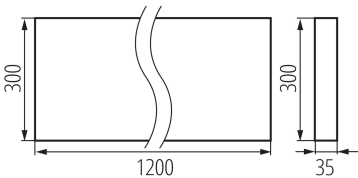

Surface-mounted LED office fixture

5905339359834

GENERAL DATA:

Colour: black

Place of assembly: ceiling mounted

Place of application: Indoors

Minimum distance from the illuminated object : 0,5m

Compatible with a dimmer: no

The product is not suitable to be covered with a heat-insulating material: yes

Length [mm]: 1200

Width [mm]: 300

Height [mm]: 35

Integrated LED light source : yes

TECHNICAL DATA:

Rated voltage [V]: 220-240 AC

Rated frequency [Hz]: 50

Maximum power [W]: 49W

Class of protection against electric shock : I

Lampshade material: plastic

Diode type: LED SMD

Luminous flux of the light fitting [lm]: 5600

Colour temperature: Warm white