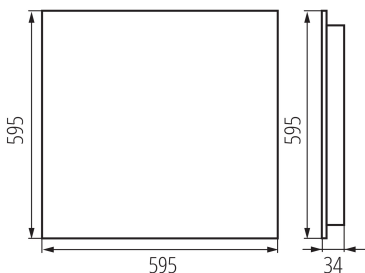

35984 OS-H8D-WW-RST-B-P1

Recessed - Mounted LED Office Fixture

5905339359841

GENERAL DATA:

Colour: black

Place of assembly: Recessed mount in the ceiling

Place of application: Indoors

Minimum distance from the illuminated object : 0,5m

Compatible with a dimmer: no

The product is not suitable to be covered with a heat-insulating material: yes

Length [mm]: 595

Width [mm]: 595

Height [mm]: 34

Integrated LED light source : yes

TECHNICAL DATA: