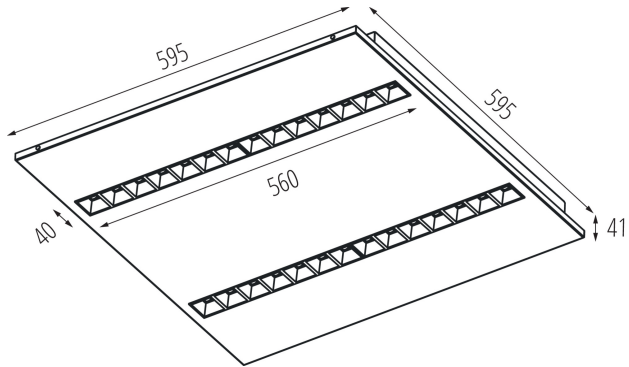

35984 OS-H8D-WW-RST-B-P1

Recessed - Mounted LED Office Fixture