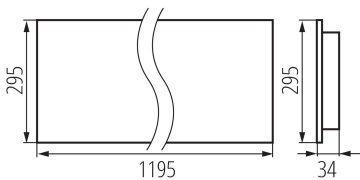

Compatible with a dimmer: no

The product is not suitable to be covered with a heat-insulating material: yes

Length [mm]: 1195

Width [mm]: 295

Height [mm]: 34

Integrated LED light source: yes

TECHNICAL DATA:

Range of sections of wires used [mm²]: 1,5÷2,5

Lamp-heating time [s]: ≤ 1

Lamp-ignition time [s]: $\leq 0,5$

Rodzaj soczewki [°]: 80

IP class: 20

LOGISTIC DATA:

Unit of measurement: unit

35985 OS-H8D-WW-RST-B-P3