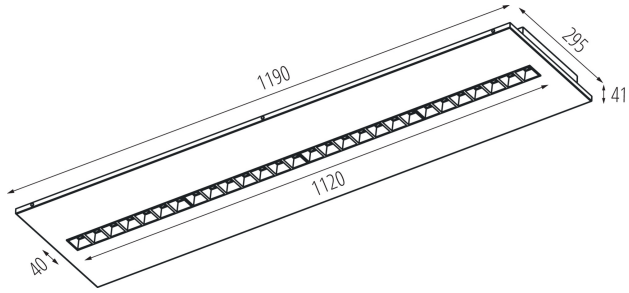

35985 OS-H8D-WW-RST-B-P3

Recessed - Mounted LED Office Fixture