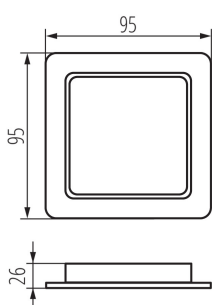

36515 TAVO LED DL 5W-NW

Downlight fitting

5905339365156

IP
44/20

75x75

Kanlux TAVO LED is a family of flush-mounted downlights. They are available in two shapes (round and square) and 5 wattages - from 5W to 24W. Kanlux TAVO LED downlights are characterised by a minimalist, Scandinavian design. Additional advantages are their IP44/20 tightness, as well as the possibility of surface mounting the 12W and 18W models in the Kanlux TAVO FRAME.

GENERAL DATA:

Colour: white

Place of assembly: Recessed mount in the ceiling

Place of application: Indoors

Minimum distance from the illuminated object: 0,5m

Compatible with a dimmer: no

The product is not suitable to be covered with a heat-insulating material: yes

Length [mm]: 95

Width [mm]: 95

Height [mm]: 26

Assembly hole [mm]: 75x75

Integrated LED light source: yes

TECHNICAL DATA:

Rated voltage [V]: 220-240 AC

Rated frequency [Hz]: 50

Maximum power [W]: 5

Class of protection against electric shock: II

Lampshade material: plastic

Diode type: LED SMD

Luminous flux [lm]: 400

Colour temperature: white

Correlated colour temperature [K]: 4000

Colour consistency in McAdam ellipses: ≤ 6