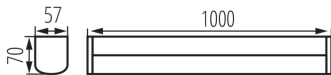

36656 AKVO IP44 23W-NW-W S

LED wall mounted fitting

5905339366566

GENERAL DATA:

Colour: white
Place of assembly: wall mounted
Minimum distance from the illuminated object: 0,1m
Compatible with a dimmer: no
On switch: yes
Integrated LED light source: yes

TECHNICAL DATA:

Rated voltage [V]: 220-240 AC
Rated frequency [Hz]: 50
Maximum power [W]: 23
Class of protection against electric shock: II
Lampshade material: plastic
Diode type: LED SMD
Luminous flux [lm]: 2750
Colour temperature: white
Correlated colour temperature [K]: 4000
Colour rendering index: 80
Service life [h]: 25000
Number of on/off cycles: 15000
Luminous efficiency of the lamp [lm/W]: 120
Ambient temperature range to which the product can be exposed: 5+30
Enclosure material: aluminum alloy
Connection type: Bolt terminal block
Range of sections of wires used [mm²]: 0,75-1,5
IP class: 44

LOGISTIC DATA:

Packaging method: 10
Number of units in the secondary packaging: 1
Number of units in the packaging: 10
Net unit weight [g]: 912
Grammage [g]: 1173
Length of a unit pack [cm]: 101
Width of a unit pack [cm]: 6.5
Height of a unit pack [cm]: 8.5
Weight of a cardboard box [kg]: 11.73
Width of a cardboard box [cm]: 34
Height of a cardboard box [cm]: 20
Length of a cardboard box [cm]: 103
Volume of a cardboard box [m³]: 0.07004