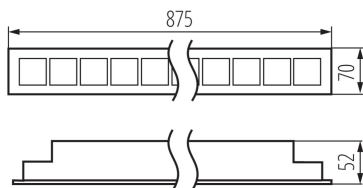

Linear LED luminaire

5905339370839

HIERRO is a family of fixtures produced at the Kanlux Factory. The minimalist and elegant form fits into the latest trends in architectural design. The stylish solution is widely used in modern offices, shops, and loft spaces as basic, complementary or accent lighting. The great advantages of HIERRO luminaires are: variety of available control and installation methods, low UGR coefficient, high luminous efficiency, ability to adapt to specific lighting projects and 5-year warranty. This allows you to create energy-saving and modern lighting systems that provide attractive lighting effects.

GENERAL DATA:

Colour: black
Place of assembly: Recessed mount in the ceiling
Place of application: Indoors
Minimum distance from the illuminated object: 0,5m
Compatible with a dimmer: DALI
Fixture lighting direction: down
Length [mm]: 875
Width [mm]: 70
Height [mm]: 52
Integrated LED light source: yes

TECHNICAL DATA:

Rated voltage [V]: 220-240 AC
Rated frequency [Hz]: 50
Maximum power [W]: 42
Class of protection against electric shock: I
Lampshade material: plastic
Diode type: LED SMD
Luminous flux [lm]: 4350
Colour temperature: Warm white
Correlated colour temperature [K]: 3000
Colour consistency in McAdam ellipses: ≤6
Colour rendering index: 80
Service life [h]: 50000
Luminous-flux-retention factor at the end of rated service life: L90B10
Number of on/off cycles: ≥30000
Lighting angle [°]: X60/Y60
Luminous efficiency of the lamp [lm/W]: 104
Ambient temperature range to which the product can be exposed: 5÷25
Shade type: louvre / black