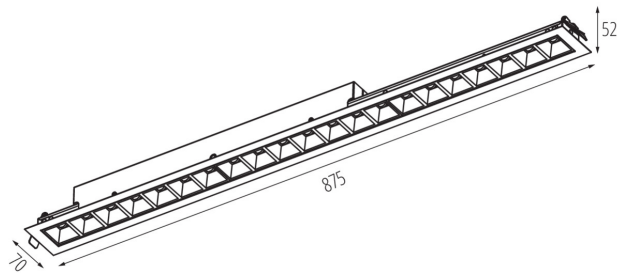

GENERAL DATA:

Colour: black
Place of assembly: Recessed mount in the ceiling
Place of application: Indoors
Minimum distance from the illuminated object: 0,5m
Compatible with a dimmer: DALI
Fixture lighting direction: down
Length [mm]: 875
Width [mm]: 70
Height [mm]: 52
Integrated LED light source: yes

TECHNICAL DATA:

Rated voltage [V]: 220-240 AC
Rated frequency [Hz]: 50
Maximum power [W]: 42
Class of protection against electric shock: I
Lampshade material: plastic
Diode type: LED SMD
Luminous flux [lm]: 4350
Colour temperature: Warm white
Correlated colour temperature [K]: 3000
Colour consistency in McAdam ellipses: ≤6
Colour rendering index: 80
Service life [h]: 50000
Luminous-flux-retention factor at the end of rated service life: L90B10
Number of on/off cycles: ≥30000
Lighting angle [°]: X60/Y60
Luminous efficiency of the lamp [lm/W]: 104
Ambient temperature range to which the product can be exposed: 5÷25
Shade type: louvre / black

37083 HRD-LH-WW-B-PT

Linear LED luminaire

Enclosure material: steel, plastic

Connection type: Self-clamping block

Range of sections of wires used [mm²]: 0,5÷2,5

IP class: 20

UGR: <17

LOGISTIC DATA: