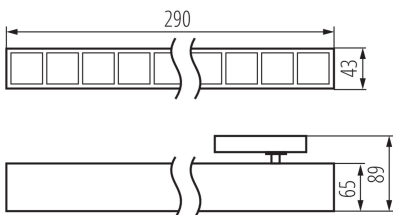

Linear LED luminaire

5905339371089

HIERRO is a family of fixtures produced at the Kanlux Factory. The minimalist and elegant form fits into the latest trends in architectural design. The stylish solution is widely used in modern offices, shops, and loft spaces as basic, complementary or accent lighting. The great advantages of HIERRO luminaires are: variety of available control and installation methods, low UGR coefficient, high luminous efficiency, ability to adapt to specific lighting projects and 5-year warranty. This allows you to create energy-saving and modern lighting systems that provide attractive lighting effects.

GENERAL DATA:

Colour: white
Place of assembly: rail
Place of application: Indoors
Minimum distance from the illuminated object: 0,5m
Compatible with a dimmer: no
Fixture lighting direction: down
Length [mm]: 290
Width [mm]: 43
Height [mm]: 89
Integrated LED light source: yes

TECHNICAL DATA:

Rated voltage [V]: 220-240 AC
Rated frequency [Hz]: 50
Maximum power [W]: 9
Class of protection against electric shock: II
Lampshade material: plastic
Diode type: LED SMD
Luminous flux [lm]: 1150
Colour temperature: Warm white
Correlated colour temperature [K]: 3000
Colour consistency in McAdam ellipses: ≤ 6
Colour rendering index: 80
Service life [h]: 50000
Luminous-flux-retention factor at the end of rated service life: L90B10
Number of on/off cycles: ≥ 30000
Lighting angle [°]: X60/Y60
Luminous efficiency of the lamp [lm/W]: 128
Ambient temperature range to which the product can be exposed: 5÷25
Shade type: louvre / white