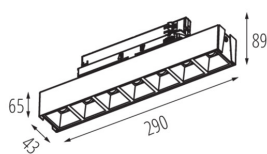

Linear LED luminaire