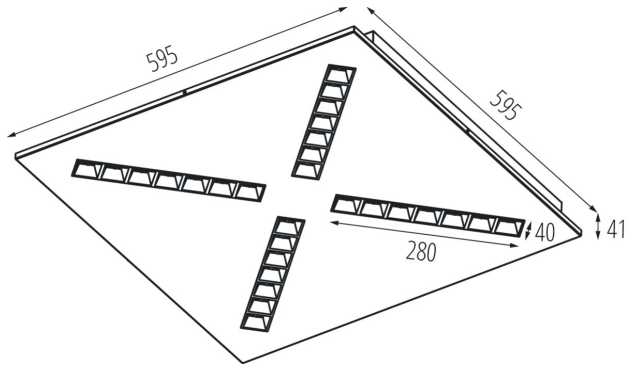

Number of on/off cycles: ≥30000

Lighting angle [°]: 80

Luminous efficiency of the lamp [lm/W]: 139

Ambient temperature range to which the product can be exposed: 5÷25

Shade type: louvre / white

Enclosure material: Metal

Connection type: Self-clamping block

Range of sections of wires used [mm²]: 1,5÷2,5

Lamp-heating time [s]: ≤1

Lamp-ignition time [s]: ≤0,5

IP class: 20

LOGISTIC DATA:

Unit of measurement: unit

Oprawa LED podtynkowa

Packaging method: 1

Number of units in the secondary packaging: 1

Number of units in the packaging: 1

KANLUX S.A. (kat 37180) OS-S8D-WW-RX-W-P1 / Krzywa rozsyłu światła
(biegunowo)

Oprawa: KANLUX S.A. (kat 37180) OS-S8D-WW-RX-W-P1
Lampy: 4 x OS-S8D-WW