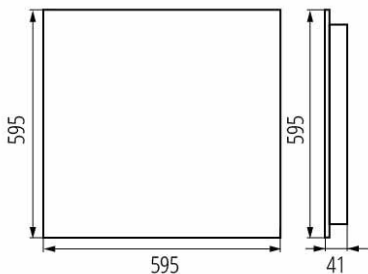

Oprawa LED podtynkowa

5905339371805

OS RX W P1

GENERAL DATA:

Colour: white

Place of assembly: Recessed mount in the ceiling

Place of application: Indoors

Minimum distance from the illuminated object : 0,5m

Compatible with a dimmer: no

The product is not suitable to be covered with a heat-insulating material: yes

Length [mm]: 595

Width [mm]: 595

Height [mm]: 41

Integrated LED light source : yes

TECHNICAL DATA:

Number of on/off cycles: ≥30000

Lighting angle [°]: 80

Luminous efficiency of the lamp [lm/W]: 139

Ambient temperature range to which the product can be exposed: 5÷25

Shade type: louvre / white

Enclosure material: Metal

Connection type: Self-clamping block

Range of sections of wires used [mm²]: 1,5÷2,5

Lamp-heating time [s]: ≤1

Lamp-ignition time [s]: ≤0,5

IP class: 20

LOGISTIC DATA:

Unit of measurement: unit

Oprawa LED podtynkowa