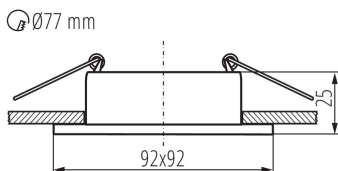

37256 FELINE DSL B/B

Ring for spotlight fittings

5905339372567

unique
LIGHT
effect

MODULAR
frame

Kanlux FELINE DSL is a square, elegant ceiling mesh. There are 6 different color versions available, which you can match to the interior, where they will become a visible decoration.

GENERAL DATA:

Colour: black

Place of assembly: Recessed mount in the ceiling

Place of application: Indoors

Minimum distance from the illuminated object: 0,5m

Decorative ring without a ceramic frame: yes

The product is not suitable to be covered with a heat-insulating material: yes

Length [mm]: 92

Width [mm]: 92

Height [mm]: 25

Assembly hole [mm]: Ø77

TECHNICAL DATA:

Rated voltage [V]: 12 AC; 12 DC; 220-240 AC

Maximum power [W]: max 10

Class of protection against electric shock: II/III

Light source: MR16/PAR16

Light source included: no

Cap: Gx5,3/GU10

Ambient temperature range to which the product can be exposed: 5÷25

Enclosure material: aluminum alloy

Lighting-fixture angle regulation: none

IP class: 20

LOGISTIC DATA:

Unit of measurement: unit

Packaging method: 50

Number of units in the secondary packaging: 1

Number of units in the packaging: 50

Net unit weight [g]: 102

Grammage [g]: 145.4

Length of a unit pack [cm]: 12

Width of a unit pack [cm]: 4

Height of a unit pack [cm]: 10

Weight of a cardboard box [kg]: 7.27

Width of a cardboard box [cm]: 24

Height of a cardboard box [cm]: 26