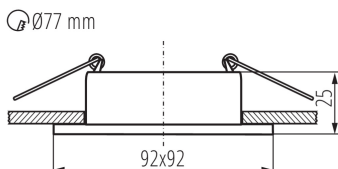

37257 FELINE DSL G/B

Ring for spotlight fittings

5905339372574

unique
LIGHT
effect

MODULAR
frame

Kanlux FELINE DSL is a square, elegant ceiling mesh. There are 6 different color versions available, which you can match to the interior, where they will become a visible decoration.

GENERAL DATA:

Colour: gold / black

Place of assembly: Recessed mount in the ceiling

Place of application: Indoors

Minimum distance from the illuminated object: 0,5m

Decorative ring without a ceramic frame: yes

The product is not suitable to be covered with a heat-insulating material: yes

Length [mm]: 92

Width [mm]: 92

Height [mm]: 25

Assembly hole [mm]: Ø77

TECHNICAL DATA:

Rated voltage [V]: 12 AC; 12 DC; 220-240 AC

Maximum power [W]: max 10

Class of protection against electric shock: II/III

Light source: MR16/PAR16

Light source included: no

Cap: Gx5,3/GU10

Ambient temperature range to which the product can be exposed: 5÷25

Enclosure material: aluminum alloy

Lighting-fixture angle regulation: none

IP class: 20

LOGISTIC DATA:

Unit of measurement: unit

Packaging method: 50

Number of units in the secondary packaging: 1

Number of units in the packaging: 50

Net unit weight [g]: 102

Grammage [g]: 145.4

Length of a unit pack [cm]: 12

Width of a unit pack [cm]: 4

Height of a unit pack [cm]: 10

Weight of a cardboard box [kg]: 7.27

Width of a cardboard box [cm]: 24

Height of a cardboard box [cm]: 26