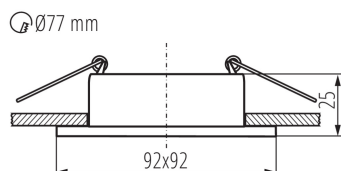

37258 FELINE DSL W/B

Ring for spotlight fittings

5905339372581

unique
LIGHT
effect

MODULAR
frame

Kanlux FELINE DSL is a square, elegant ceiling mesh. There are 6 different color versions available, which you can match to the interior, where they will become a visible decoration.

GENERAL DATA:

Colour: white / black

Place of assembly: Recessed mount in the ceiling

Place of application: Indoors

Minimum distance from the illuminated object: 0,5m

Decorative ring without a ceramic frame: yes

The product is not suitable to be covered with a heat-insulating material: yes

Length [mm]: 92

Width [mm]: 92

Height [mm]: 25

Assembly hole [mm]: Ø77

TECHNICAL DATA:

Rated voltage [V]: 12 AC; 12 DC; 220-240 AC

Maximum power [W]: max 10

Class of protection against electric shock: II/III

Light source: MR16/PAR16

Light source included: no

Cap: Gx5,3/GU10

Ambient temperature range to which the product can be exposed: 5÷25

Enclosure material: aluminum alloy

Lighting-fixture angle regulation: none

IP class: 20

LOGISTIC DATA:

Unit of measurement: unit

Packaging method: 50

Number of units in the secondary packaging: 1

Number of units in the packaging: 50

Net unit weight [g]: 102

Grammage [g]: 145.4

Length of a unit pack [cm]: 12

Width of a unit pack [cm]: 4

Height of a unit pack [cm]: 10

Weight of a cardboard box [kg]: 7.27

Width of a cardboard box [cm]: 24

Height of a cardboard box [cm]: 26