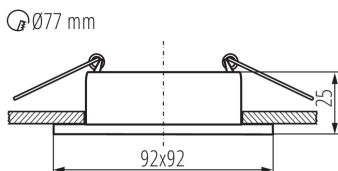

37259 FELINE DSL W/W

Ring for spotlight fittings

5905339372598

unique
LIGHT
effect

MODULAR
frame

Kanlux FELINE DSL is a square, elegant ceiling mesh. There are 6 different color versions available, which you can match to the interior, where they will become a visible decoration.

GENERAL DATA:

Colour: white

Place of assembly: Recessed mount in the ceiling

Place of application: Indoors

Minimum distance from the illuminated object: 0,5m

Decorative ring without a ceramic frame: yes

The product is not suitable to be covered with a heat-insulating material: yes

Length [mm]: 92

Width [mm]: 92

Height [mm]: 25

Assembly hole [mm]: Ø77

TECHNICAL DATA:

Rated voltage [V]: 12 AC; 12 DC; 220-240 AC

Maximum power [W]: max 10

Class of protection against electric shock: II/III

Light source: MR16/PAR16

Light source included: no

Cap: Gx5,3/GU10

Ambient temperature range to which the product can be exposed: 5÷25

Enclosure material: aluminum alloy

Lighting-fixture angle regulation: none

IP class: 20

LOGISTIC DATA:

Unit of measurement: unit

Packaging method: 50

Number of units in the secondary packaging: 1

Number of units in the packaging: 50

Net unit weight [g]: 102

Grammage [g]: 145.4

Length of a unit pack [cm]: 12

Width of a unit pack [cm]: 4

Height of a unit pack [cm]: 10

Weight of a cardboard box [kg]: 7.27

Width of a cardboard box [cm]: 24

Height of a cardboard box [cm]: 26