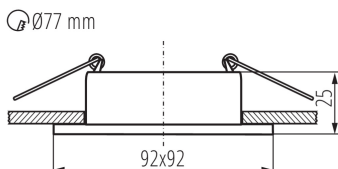

37260 FELINE DSL B/W

Ring for spotlight fittings

5905339372604

unique
LIGHT
effect

MODULAR
frame

Kanlux FELINE DSL is a square, elegant ceiling mesh. There are 6 different color versions available, which you can match to the interior, where they will become a visible decoration.

GENERAL DATA:

Colour: black/white

Place of assembly: Recessed mount in the ceiling

Place of application: Indoors

Minimum distance from the illuminated object: 0,5m

Decorative ring without a ceramic frame: yes

The product is not suitable to be covered with a heat-insulating material: yes

Length [mm]: 92

Width [mm]: 92

Height [mm]: 25

Assembly hole [mm]: Ø77

TECHNICAL DATA:

Rated voltage [V]: 12 AC; 12 DC; 220-240 AC

Maximum power [W]: max 10

Class of protection against electric shock: II/III

Light source: MR16/PAR16

Light source included: no

Cap: Gx5,3/GU10

Ambient temperature range to which the product can be exposed: 5÷25

Enclosure material: aluminum alloy

Lighting-fixture angle regulation: none

IP class: 20

LOGISTIC DATA:

Unit of measurement: unit

Packaging method: 50

Number of units in the secondary packaging: 1

Number of units in the packaging: 50

Net unit weight [g]: 102

Grammage [g]: 145.4

Length of a unit pack [cm]: 12

Width of a unit pack [cm]: 4

Height of a unit pack [cm]: 10

Weight of a cardboard box [kg]: 7.27

Width of a cardboard box [cm]: 24

Height of a cardboard box [cm]: 26