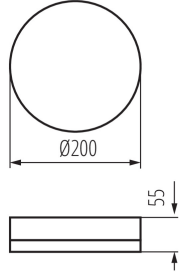

37290 IPER LED 10W-NW-O

Ceiling-mounted LED light fitting