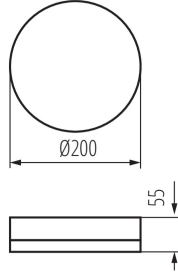

37291 IPER LED 19W-NW-O

Ceiling-mounted LED light fitting