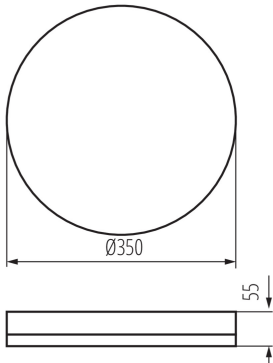

37293 IPER LED 35W-NW-O

Ceiling-mounted LED light fitting