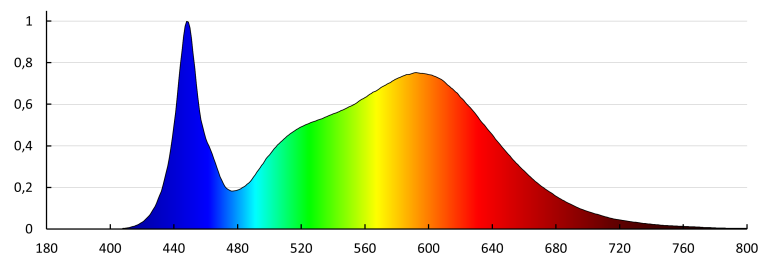

KANLUX S.A. (kat 37293) IPER LED 35W-NW-O / Krzywa rozsytu światła (biegunowo)

ADDITIONAL INFORMATION:

- 5 years Warranty under the terms of the warranty statement, available on our website