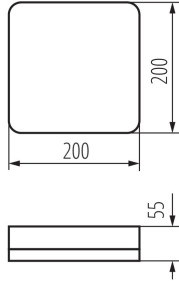

37294 IPER LED 10W-NW-L

Ceiling-mounted LED light fitting