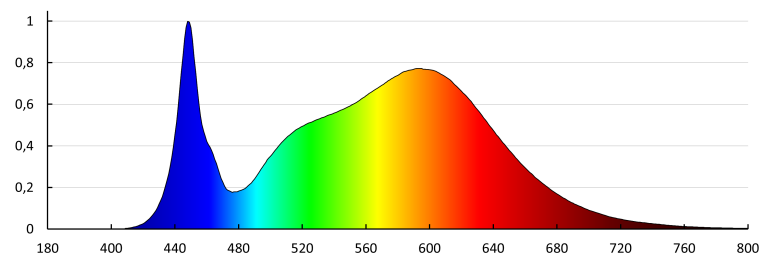

KANLUX S.A. (kat 37294) IPER LED 10W-NW-L / Krzywa rozsyłu światła (biegunowo)

ADDITIONAL INFORMATION:

- 5 years Warranty under the terms of the warranty statement, available on our website