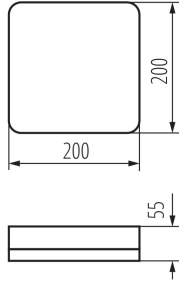

37295 IPER LED 19W-NW-L

Ceiling-mounted LED light fitting