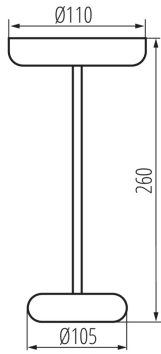

Height [mm]: 260

Diameter [mm]: 110

Integrated LED light source: yes

TECHNICAL DATA:

Rated voltage [V]: 3,7 DC 18650 ACCU

Maximum power [W]: max 1,7

Class of protection against electric shock: III

Lampshade material: plastic

Battery (type): 18650

Battery (parameters): Li-Ion 1800mA

Enclosure material: plastic, Metal

IP class: 44

LOGISTIC DATA:

Unit of measurement: unit

Packaging method: 12

Number of units in the secondary packaging: 1

Number of units in the packaging: 12

Net unit weight [g]: 336

Grammage [g]: 480

37312 FLUXY LED IP44 BL

LED table lamp

Length of a unit pack [cm]: 10.5

Width of a unit pack [cm]: 10.5

Height of a unit pack [cm]: 27