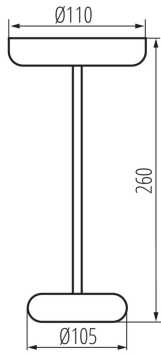

Height [mm]: 260

Diameter [mm]: 110

Integrated LED light source: yes

TECHNICAL DATA:

Rated voltage [V]: 3,7 DC 18650 ACCU

Maximum power [W]: max 1,7

Class of protection against electric shock : III

Lampshade material: plastic

Battery (type): 18650

Battery (parameters): Li-Ion 1800mA

Enclosure material: plastic, Metal

IP class: 44

LOGISTIC DATA:

Unit of measurement: unit

Packaging method: 12

Number of units in the secondary packaging : 1

Number of units in the packaging: 12

Net unit weight [g]: 336

Grammage [g]: 480

37313 FLUXY LED IP44 GN

LED table lamp

Length of a unit pack [cm]: 10.5

Width of a unit pack [cm]: 10.5

Height of a unit pack [cm]: 27