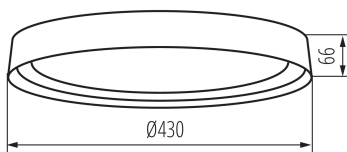

37317 NIFU LED17,8W NW W/BR

Ceiling-mounted LED light fitting

5905339373175

GENERAL DATA:

Colour: biały / brąz
Place of assembly: ceiling mounted
Place of application: Indoors
Minimum distance from the illuminated object: 0,5m
Compatible with a dimmer: no
Height [mm]: 66
Diameter [mm]: 430
Mercury content: no
Integrated LED light source: yes

TECHNICAL DATA:

Rated voltage [V]: 220-240 AC
Rated frequency [Hz]: 50
Maximum power [W]: 17,8
Class of protection against electric shock: I
Lampshade material: plastic
Light source: LED
Diode type: LED SMD
Luminous flux [lm]: 1320
Useful luminous flux of the light source Φ_{use} [lm]: 2300
Useful luminous flux of the light source Φ_{use} [lm]: in sphere (360°)
Colour temperature: white
Correlated colour temperature [K]: 4000
Colour consistency in McAdam ellipses: 6
Colour rendering index: 80
Service life [h]: 25000
Number of on/off cycles: ≥ 20000
Lighting angle [°]: 120
Luminous efficiency of the lamp [lm/W]: 74
Ambient temperature range to which the product can be exposed: 5÷25
Enclosure material: Metal
Connection type: Bolt terminal block
Range of sections of wires used [mm²]: 1,5
IP class: 20

LOGISTIC DATA:

Unit of measurement: unit
Packaging method: 10
Number of units in the secondary packaging: 1
Number of units in the packaging: 10

37317 NIFU LED17,8W NW W/BR

Ceiling-mounted LED light fitting