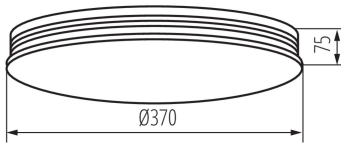

GENERAL DATA:

Colour: white
Place of assembly: ceiling mounted
Place of application: Indoors
Minimum distance from the illuminated object: 0,5m
Compatible with a dimmer: no
Height [mm]: 70
Diameter [mm]: 380
Mercury content: no
Integrated LED light source: yes

TECHNICAL DATA:

Rated voltage [V]: 220-240 AC
Rated frequency [Hz]: 50
Maximum power [W]: 17,5
Class of protection against electric shock: I
Lampshade material: plastic
Light source: LED
Diode type: LED SMD
Luminous flux [lm]: 1420
Colour temperature: white
Correlated colour temperature [K]: 4000
Colour consistency in McAdam ellipses: 6
Colour rendering index: 80
Service life [h]: 25000
Number of on/off cycles: ≥ 20000
Lighting angle [°]: 120
Luminous efficiency of the lamp [lm/W]: 81
Ambient temperature range to which the product can be exposed: 5÷25
Enclosure material: Metal
Connection type: Bolt terminal block
Range of sections of wires used [mm²]: 1,5
IP class: 20

LOGISTIC DATA:

Unit of measurement: unit

37323 EXATE LED 17,5W NW

Ceiling-mounted LED light fitting

Packaging method: 10

Number of units in the secondary packaging: 1

Number of units in the packaging: 10

Net unit weight [g]: 632