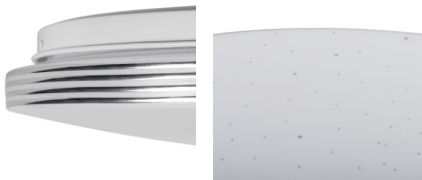

37323 EXATE LED 17,5W NW

Ceiling-mounted LED light fitting

5905339373236

The Kanlux EXATE LED ceiling lamp is a lamp with a modern shape. The simple, minimalist design is delicately highlighted with thin metallic rings. It will find recognition among lovers of modern style, as well as those who appreciate minimalism.

GENERAL DATA:

Colour: white
Place of assembly: ceiling mounted
Place of application: Indoors
Minimum distance from the illuminated object: 0,5m
Compatible with a dimmer: no
Height [mm]: 70
Diameter [mm]: 380
Mercury content: no
Integrated LED light source: yes

TECHNICAL DATA:

Rated voltage [V]: 220-240 AC
Rated frequency [Hz]: 50
Maximum power [W]: 17,5
Class of protection against electric shock: I
Lampshade material: plastic
Light source: LED
Diode type: LED SMD
Luminous flux [lm]: 1420
Colour temperature: white
Correlated colour temperature [K]: 4000
Colour consistency in McAdam ellipses: 6
Colour rendering index: 80
Service life [h]: 25000
Number of on/off cycles: ≥ 20000
Lighting angle [°]: 120
Luminous efficiency of the lamp [lm/W]: 81
Ambient temperature range to which the product can be exposed: 5÷25
Enclosure material: Metal
Connection type: Bolt terminal block
Range of sections of wires used [mm²]: 1,5
IP class: 20

LOGISTIC DATA:

Unit of measurement: unit

37323 EXATE LED 17,5W NW

Ceiling-mounted LED light fitting

Packaging method: 10

Number of units in the secondary packaging: 1

Number of units in the packaging: 10

Net unit weight [g]: 632