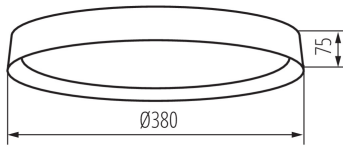

37324 SOLN LED 17,5W NW B/G

Ceiling-mounted LED light fitting

LOGISTIC DATA:

Unit of measurement: unit

Packaging method: 10

Number of units in the secondary packaging: 1

Number of units in the packaging: 10

Net unit weight [g]: 784

Grammage [g]: 1150

Length of a unit pack [cm]: 42

Width of a unit pack [cm]: 8.5

Height of a unit pack [cm]: 42

Weight of a cardboard box [kg]: 11.5

Width of a cardboard box [cm]: 38

Height of a cardboard box [cm]: 44

Length of a cardboard box [cm]: 85.5

Volume of a cardboard box [m³]: 0.142956