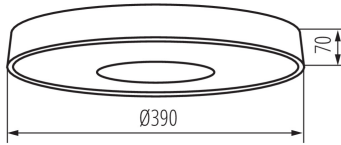

37326 VAND LED 17,5W NW W

Ceiling-mounted LED light fitting