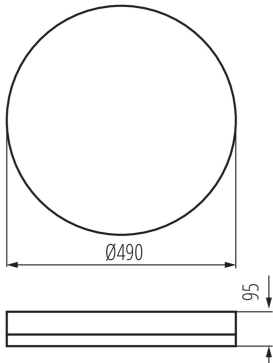

37330 ARVOS LED 37W CCT B

Ceiling-mounted LED light fitting

LOGISTIC DATA:

Unit of measurement: unit

Packaging method: 5

Number of units in the secondary packaging: 1

Number of units in the packaging: 5

Net unit weight [g]: 1190

Grammage [g]: 1870

Length of a unit pack [cm]: 52.5

Width of a unit pack [cm]: 10

Height of a unit pack [cm]: 52.5

Weight of a cardboard box [kg]: 9.35

Width of a cardboard box [cm]: 52.5

Height of a cardboard box [cm]: 54.5

Length of a cardboard box [cm]: 54.5

Volume of a cardboard box [m³]: 0.155938