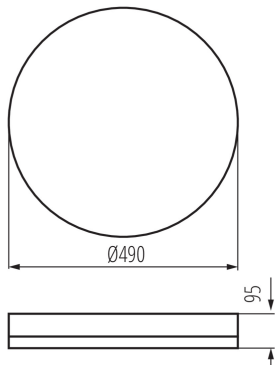

37331 ARVOS LED 37W CCT W

Ceiling-mounted LED light fitting

LOGISTIC DATA:

Unit of measurement: unit

Packaging method: 5

Number of units in the secondary packaging: 1

Number of units in the packaging: 5

Net unit weight [g]: 1190

Grammage [g]: 1870

Length of a unit pack [cm]: 52.5

Width of a unit pack [cm]: 10

Height of a unit pack [cm]: 52.5

Weight of a cardboard box [kg]: 9.35

Width of a cardboard box [cm]: 52.5

Height of a cardboard box [cm]: 54.5

Length of a cardboard box [cm]: 54.5

Volume of a cardboard box [m³]: 0.155938