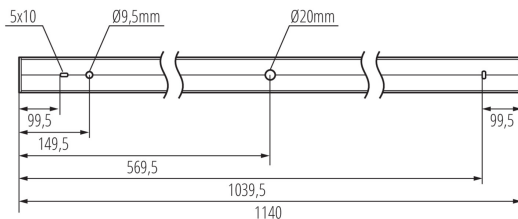

38040 AL-MS-NW-RST-B-NT

Linear LED luminaire

5905339380401

GENERAL DATA:

Colour: black
Place of assembly: ceiling mounted
Place of application: Indoors
Minimum distance from the illuminated object : 0,5m
Compatible with a dimmer : no
Fixture lighting direction: down
Length [mm]: 1140
Width [mm]: 60
Height [mm]: 69
Integrated LED light source : yes

TECHNICAL DATA:

Rated voltage [V]: 220-240 AC
Rated frequency [Hz]: 50
Maximum power [W]: 16
Class of protection against electric shock : I
Lampshade material: plastic
Diode type: LED SMD
Luminous flux [lm]: 2300
Correlated colour temperature [K]: 4000
Colour consistency in McAdam ellipses : ≤3
Colour rendering index: 80
Service life [h]: 50000
Luminous-flux-retention factor at the end of rated service life : L90B10
Number of on/off cycles : ≥30000
Lighting angle [°]: X85/Y85
Luminous efficiency of the lamp [lm/W]: 144
Ambient temperature range to which the product can be exposed: 5÷25
Shade type: louvre
Enclosure material: aluminum alloy
Connection type: Self-clamping block
Range of sections of wires used [mm²]: 1,5÷2,5
Lamp-heating time [s]: ≤1
Lamp-ignition time [s]: ≤0,5
IP class: 20

LOGISTIC DATA:

Unit of measurement: unit
Packaging method: 1

38040 AL-MS-NW-RST-B-NT

Linear LED luminaire

Number of units in the secondary packaging : 1

Number of units in the packaging : 1

Net unit weight [g] : 2042

Height of a cardboard box [cm] : 7

Length of a cardboard box [cm] : 136

Volume of a cardboard box [m³] : 0.010472

ADDITIONAL INFORMATION:

- 5 years Warranty under the terms of the warranty statement, available on our website