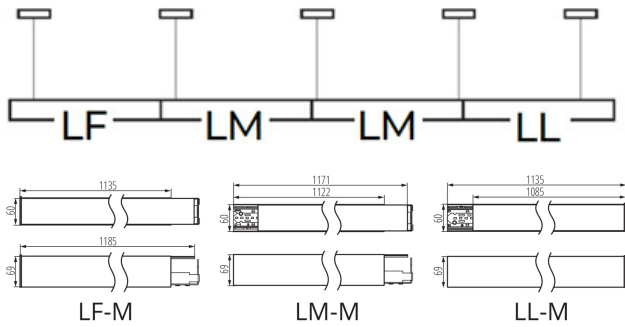

38040 AL-MS-NW-RST-B-NT

Linear LED luminaire

5905339380401

GENERAL DATA:

Colour: black
Place of assembly: ceiling mounted
Place of application: Indoors
Minimum distance from the illuminated object : 0,5m
Compatible with a dimmer : no
Fixture lighting direction: down
Length [mm]: 1140
Width [mm]: 60
Height [mm]: 69
Integrated LED light source : yes

LOGISTIC DATA:

Unit of measurement: unit
Packaging method: 1

38040 AL-MS-NW-RST-B-NT

Linear LED luminaire

Number of units in the secondary packaging : 1

Number of units in the packaging : 1

Net unit weight [g] : 2042

Height of a cardboard box [cm] : 7

Length of a cardboard box [cm] : 136

Volume of a cardboard box [m³] : 0.010472

ADDITIONAL INFORMATION:

- 5 years Warranty under the terms of the warranty statement, available on our website

38040 AL-MS-NW-RST-B-NT

Linear LED luminaire

ACCESSORIES

32540

ALIN CORD 1F-W

Power supply terminal for ALIN luminaires and tracks, 1-phase, white, 150 cm

32541

ALIN CORD 1F-B