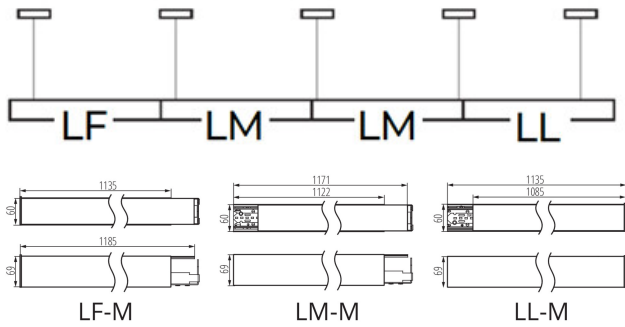

38042 AL-MS-WW-RST-B-NT

Linear LED luminaire

ACCESSORIES

32540

ALIN CORD 1F-W

Power supply terminal for ALIN luminaires and tracks, 1-phase, white, 150 cm

32541

ALIN CORD 1F-B

Power supply terminal for ALIN luminaires and tracks, 1-phase, black, 150 cm

32542

ALIN CORD 1F-SR

Power supply terminal for ALIN luminaires and tracks, 1-phase, silver 150 cm

07871

ROPE-NT 150 SINGLE

ROPE-NT 150 SINGLE steel rope (single) for suspending fittings, 2 pcs. in a set