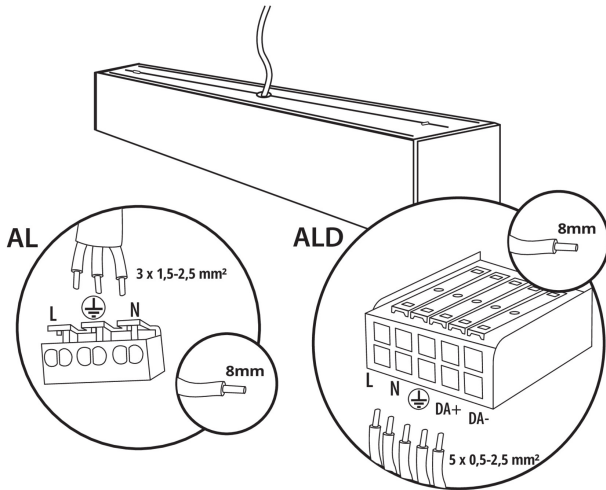

### GENERAL DATA:

**Colour:** black  
**Place of assembly:** ceiling mounted  
**Place of application:** Indoors  
**Minimum distance from the illuminated object :** 0,5m  
**Compatible with a dimmer :** no  
**Fixture lighting direction:** down  
**Length [mm]:** 1140  
**Width [mm]:** 60  
**Height [mm]:** 69  
**Integrated LED light source :** yes

### TECHNICAL DATA:

**Rated voltage [V]:** 220-240 AC  
**Rated frequency [Hz]:** 50  
**Maximum power [W]:** 16  
**Class of protection against electric shock :** I  
**Lampshade material:** plastic  
**Diode type:** LED SMD  
**Luminous flux [lm]:** 2100  
**Correlated colour temperature [K]:** 3000  
**Colour consistency in McAdam ellipses :** ≤3  
**Colour rendering index:** 80  
**Service life [h]:** 50000  
**Luminous-flux-retention factor at the end of rated service life :** L90B10  
**Number of on/off cycles :** ≥30000  
**Lighting angle [°]:** X85/Y85  
**Luminous efficiency of the lamp [lm/W]:** 131  
**Ambient temperature range to which the product can be exposed:** 5÷25  
**Shade type:** louvre  
**Enclosure material:** aluminum alloy  
**Connection type:** Self-clamping block  
**Range of sections of wires used [mm²]:** 1,5÷2,5  
**Lamp-heating time [s]:** ≤1  
**Lamp-ignition time [s]:** ≤0,5  
**IP class:** 20

### LOGISTIC DATA:

**Unit of measurement:** unit  
**Packaging method:** 1

### Linear LED luminaire

Number of units in the secondary packaging : 1

Number of units in the packaging : 1

Net unit weight [g] : 2042

Grammage [g] : 2370

Gross unit weight [g] : 2370

Length of a unit pack [cm] : 136