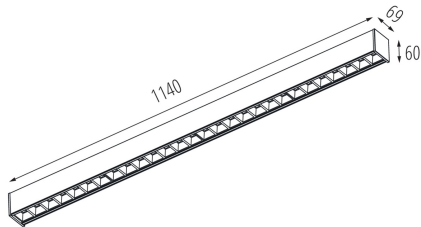

### GENERAL DATA:

**Colour:** black  
**Place of assembly:** ceiling mounted  
**Place of application:** Indoors  
**Minimum distance from the illuminated object :** 0,5m  
**Compatible with a dimmer :** no  
**Fixture lighting direction:** down  
**Length [mm]:** 1140  
**Width [mm]:** 60  
**Height [mm]:** 69  
**Integrated LED light source :** yes

### TECHNICAL DATA:

**Rated voltage [V]:** 220-240 AC  
**Rated frequency [Hz]:** 50  
**Maximum power [W]:** 16  
**Class of protection against electric shock :** I  
**Lampshade material:** plastic  
**Diode type:** LED SMD  
**Luminous flux [lm]:** 2100  
**Correlated colour temperature [K]:** 3000  
**Colour consistency in McAdam ellipses :** ≤3  
**Colour rendering index:** 80  
**Service life [h]:** 50000  
**Luminous-flux-retention factor at the end of rated service life :** L90B10  
**Number of on/off cycles :** ≥30000  
**Lighting angle [°]:** X85/Y85  
**Luminous efficiency of the lamp [lm/W]:** 131  
**Ambient temperature range to which the product can be exposed:** 5÷25  
**Shade type:** louvre  
**Enclosure material:** aluminum alloy  
**Connection type:** Self-clamping block  
**Range of sections of wires used [mm²]:** 1,5÷2,5  
**Lamp-heating time [s]:** ≤1  
**Lamp-ignition time [s]:** ≤0,5  
**IP class:** 20

### Linear LED luminaire

Number of units in the secondary packaging : 1

Number of units in the packaging : 1

Net unit weight [g] : 2042

Grammage [g] : 2370

Gross unit weight [g] : 2370

Length of a unit pack [cm] : 136