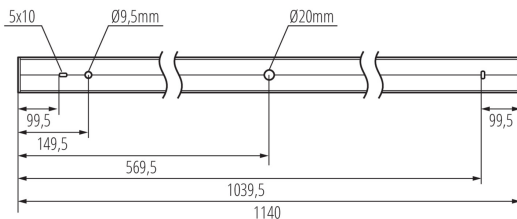

### GENERAL DATA:

**Colour:** black  
**Place of assembly:** ceiling mounted  
**Place of application:** Indoors  
**Minimum distance from the illuminated object :** 0,5m  
**Compatible with a dimmer :** no  
**Fixture lighting direction:** down  
**Length [mm]:** 1140  
**Width [mm]:** 60  
**Height [mm]:** 69  
**Integrated LED light source :** yes

### TECHNICAL DATA:

**Rated voltage [V]:** 220-240 AC  
**Rated frequency [Hz]:** 50  
**Maximum power [W]:** 16  
**Class of protection against electric shock :** I  
**Lampshade material:** plastic  
**Diode type:** LED SMD  
**Luminous flux [lm]:** 2100  
**Correlated colour temperature [K]:** 3000  
**Colour consistency in McAdam ellipses :** ≤3  
**Colour rendering index:** 80  
**Service life [h]:** 50000  
**Luminous-flux-retention factor at the end of rated service life :** L90B10  
**Number of on/off cycles :** ≥30000  
**Lighting angle [°]:** X85/Y85  
**Luminous efficiency of the lamp [lm/W]:** 131  
**Ambient temperature range to which the product can be exposed:** 5÷25  
**Shade type:** louvre  
**Enclosure material:** aluminum alloy  
**Connection type:** Self-clamping block  
**Range of sections of wires used [mm²]:** 1,5÷2,5  
**Lamp-heating time [s]:** ≤1  
**Lamp-ignition time [s]:** ≤0,5  
**IP class:** 20

### Linear LED luminaire

Number of units in the secondary packaging : 1

Number of units in the packaging : 1

Net unit weight [g] : 2042

Grammage [g] : 2370

Gross unit weight [g] : 2370

Length of a unit pack [cm] : 136