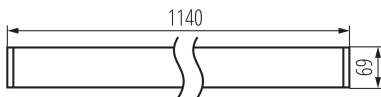

### GENERAL DATA:

**Colour:** black  
**Place of assembly:** ceiling mounted  
**Place of application:** Indoors  
**Minimum distance from the illuminated object :** 0,5m  
**Compatible with a dimmer :** no  
**Fixture lighting direction:** down  
**Length [mm]:** 1140  
**Width [mm]:** 60  
**Height [mm]:** 69  
**Integrated LED light source :** yes

### TECHNICAL DATA:

**Rated voltage [V]:** 220-240 AC  
**Rated frequency [Hz]:** 50  
**Maximum power [W]:** 16  
**Class of protection against electric shock :** I  
**Lampshade material:** plastic  
**Diode type:** LED SMD  
**Luminous flux [lm]:** 2100  
**Correlated colour temperature [K]:** 3000  
**Colour consistency in McAdam ellipses :** ≤3  
**Colour rendering index:** 80  
**Service life [h]:** 50000  
**Luminous-flux-retention factor at the end of rated service life :** L90B10  
**Number of on/off cycles :** ≥30000  
**Lighting angle [°]:** X85/Y85  
**Luminous efficiency of the lamp [lm/W]:** 131  
**Ambient temperature range to which the product can be exposed:** 5÷25  
**Shade type:** louvre  
**Enclosure material:** aluminum alloy  
**Connection type:** Self-clamping block  
**Range of sections of wires used [mm²]:** 1,5÷2,5  
**Lamp-heating time [s]:** ≤1  
**Lamp-ignition time [s]:** ≤0,5  
**IP class:** 20