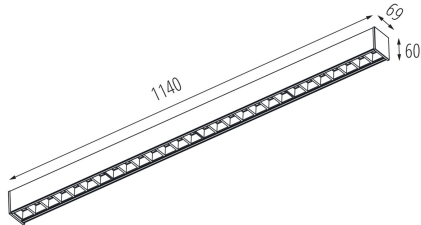

### GENERAL DATA:

**Colour:** white  
**Place of assembly:** ceiling mounted  
**Place of application:** Indoors  
**Minimum distance from the illuminated object :** 0,5m  
**Compatible with a dimmer :** no  
**Fixture lighting direction:** down  
**Length [mm]:** 1140  
**Width [mm]:** 60  
**Height [mm]:** 69  
**Integrated LED light source :** yes

### TECHNICAL DATA:

**Rated voltage [V]:** 220-240 AC  
**Rated frequency [Hz]:** 50  
**Maximum power [W]:** 16  
**Class of protection against electric shock :** I  
**Lampshade material:** plastic  
**Diode type:** LED SMD  
**Luminous flux [lm]:** 2400  
**Correlated colour temperature [K]:** 3000  
**Colour consistency in McAdam ellipses :** ≤3  
**Colour rendering index:** 80  
**Service life [h]:** 50000  
**Luminous-flux-retention factor at the end of rated service life :** L90B10  
**Number of on/off cycles :** ≥30000  
**Lighting angle [°]:** X85/Y85  
**Luminous efficiency of the lamp [lm/W]:** 150  
**Ambient temperature range to which the product can be exposed:** 5÷25  
**Shade type:** louvre  
**Enclosure material:** aluminum alloy  
**Connection type:** Self-clamping block  
**Range of sections of wires used [mm²]:** 1,5÷2,5  
**Lamp-heating time [s]:** ≤1  
**Lamp-ignition time [s]:** ≤0,5  
**IP class:** 20

### Linear LED luminaire

**Number of units in the secondary packaging :** 1

**Number of units in the packaging :** 1

**Net unit weight [g] :** 2042

**Grammage [g] :** 2370

**Gross unit weight [g] :** 2370

**Length of a unit pack [cm] :** 136