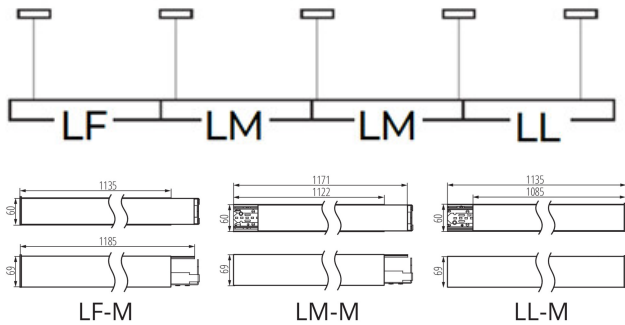

38043 AL-MS-WW-RST-W-NT

Linear LED luminaire

ACCESSORIES

32540

ALIN CORD 1F-W

Power supply terminal for ALIN luminaires and tracks, 1-phase, white, 150 cm

32541

ALIN CORD 1F-B

Power supply terminal for ALIN luminaires and tracks, 1-phase, black, 150 cm

32542

ALIN CORD 1F-SR

Power supply terminal for ALIN luminaires and tracks, 1-phase, silver 150 cm

07871

ROPE-NT 150 SINGLE

ROPE-NT 150 SINGLE steel rope (single) for suspending fittings, 2 pcs. in a set