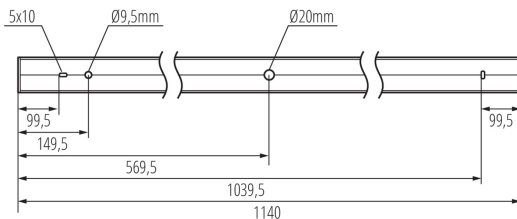

38047 AL-MS5D-WW-RST-W-NT

Linear LED luminaire

5905339380470

GENERAL DATA:

Colour: white
Place of assembly: ceiling mounted
Place of application: Indoors
Minimum distance from the illuminated object : 0,5m
Compatible with a dimmer : no
Fixture lighting direction: down
Length [mm]: 1140
Width [mm]: 60
Height [mm]: 69
Integrated LED light source : yes

TECHNICAL DATA:

Rated voltage [V]: 220-240 AC
Rated frequency [Hz]: 50
Maximum power [W]: 16
Class of protection against electric shock : I
Lampshade material: plastic
Diode type: LED SMD
Luminous flux [lm]: 2400
Correlated colour temperature [K]: 4000
Colour consistency in McAdam ellipses : ≤3
Colour rendering index: 80
Service life [h]: 50000
Luminous-flux-retention factor at the end of rated service life : L90B10
Number of on/off cycles : ≥30000
Lighting angle [°]: X60/Y60
Luminous efficiency of the lamp [lm/W]: 150
Ambient temperature range to which the product can be exposed: 5÷25
Shade type: louvre
Enclosure material: aluminum alloy
Connection type: Self-clamping block
Range of sections of wires used [mm²]: 1,5÷2,5
Lamp-heating time [s]: ≤1
Lamp-ignition time [s]: ≤0,5
IP class: 20

LOGISTIC DATA:

Unit of measurement: unit
Packaging method: 1

38047 AL-MS5D-WW-RST-W-NT

Linear LED luminaire

Number of units in the secondary packaging : 1

Number of units in the packaging : 1

Net unit weight [g] : 2042

Height of a cardboard box [cm] : 7

Length of a cardboard box [cm] : 136

Volume of a cardboard box [m³] : 0.010472

ADDITIONAL INFORMATION:

- 5 years Warranty under the terms of the warranty statement, available on our website