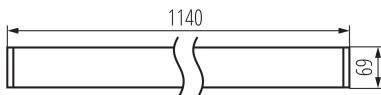

38047 AL-MS5D-WW-RST-W-NT

Linear LED luminaire

5905339380470

GENERAL DATA:

Colour: white
Place of assembly: ceiling mounted
Place of application: Indoors
Minimum distance from the illuminated object : 0,5m
Compatible with a dimmer : no
Fixture lighting direction: down
Length [mm]: 1140
Width [mm]: 60
Height [mm]: 69
Integrated LED light source : yes

TECHNICAL DATA:

Rated voltage [V]: 220-240 AC
Rated frequency [Hz]: 50
Maximum power [W]: 16
Class of protection against electric shock : I
Lampshade material: plastic
Diode type: LED SMD
Luminous flux [lm]: 2400
Correlated colour temperature [K]: 4000
Colour consistency in McAdam ellipses : ≤3
Colour rendering index: 80
Service life [h]: 50000
Luminous-flux-retention factor at the end of rated service life : L90B10
Number of on/off cycles : ≥30000
Lighting angle [°]: X60/Y60
Luminous efficiency of the lamp [lm/W]: 150
Ambient temperature range to which the product can be exposed: 5÷25
Shade type: louvre
Enclosure material: aluminum alloy
Connection type: Self-clamping block
Range of sections of wires used [mm²]: 1,5÷2,5
Lamp-heating time [s]: ≤1
Lamp-ignition time [s]: ≤0,5
IP class: 20

LOGISTIC DATA:

Unit of measurement: unit
Packaging method: 1

38047 AL-MS5D-WW-RST-W-NT

Linear LED luminaire

Number of units in the secondary packaging : 1

Number of units in the packaging : 1

Net unit weight [g] : 2042