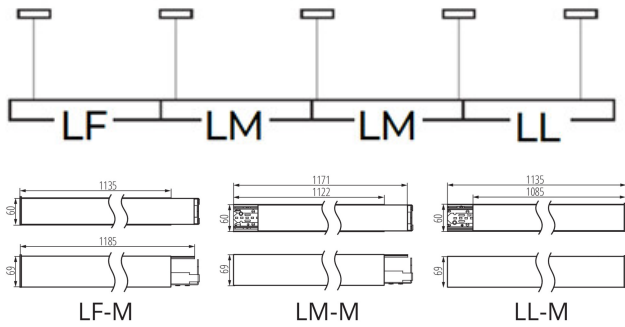

38047 AL-MS5D-WW-RST-W-NT

Linear LED luminaire

5905339380470

GENERAL DATA:

Colour: white
Place of assembly: ceiling mounted
Place of application: Indoors
Minimum distance from the illuminated object : 0,5m
Compatible with a dimmer : no
Fixture lighting direction: down
Length [mm]: 1140
Width [mm]: 60
Height [mm]: 69
Integrated LED light source : yes

LOGISTIC DATA:

Unit of measurement: unit
Packaging method: 1

38047 AL-MS5D-WW-RST-W-NT

Linear LED luminaire

Number of units in the secondary packaging : 1

Number of units in the packaging : 1

Net unit weight [g] : 2042

Height of a cardboard box [cm] : 7

Length of a cardboard box [cm] : 136

Volume of a cardboard box [m³] : 0.010472

ADDITIONAL INFORMATION:

- 5 years Warranty under the terms of the warranty statement, available on our website

38047 AL-MS5D-WW-RST-W-NT

Linear LED luminaire

ACCESSORIES

32540

ALIN CORD 1F-W

Power supply terminal for ALIN luminaires and tracks, 1-phase, white, 150 cm

32541

ALIN CORD 1F-B