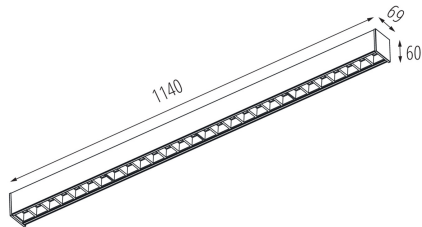

38047 AL-MS5D-WW-RST-W-NT

Linear LED luminaire

5905339380470

GENERAL DATA:

Colour: white
Place of assembly: ceiling mounted
Place of application: Indoors
Minimum distance from the illuminated object : 0,5m
Compatible with a dimmer : no
Fixture lighting direction: down
Length [mm]: 1140
Width [mm]: 60
Height [mm]: 69
Integrated LED light source : yes

TECHNICAL DATA:

Rated voltage [V]: 220-240 AC
Rated frequency [Hz]: 50
Maximum power [W]: 16
Class of protection against electric shock : I
Lampshade material: plastic
Diode type: LED SMD
Luminous flux [lm]: 2400
Correlated colour temperature [K]: 4000
Colour consistency in McAdam ellipses : ≤3
Colour rendering index: 80
Service life [h]: 50000
Luminous-flux-retention factor at the end of rated service life : L90B10
Number of on/off cycles : ≥30000
Lighting angle [°]: X60/Y60
Luminous efficiency of the lamp [lm/W]: 150
Ambient temperature range to which the product can be exposed: 5÷25
Shade type: louvre
Enclosure material: aluminum alloy
Connection type: Self-clamping block
Range of sections of wires used [mm²]: 1,5÷2,5
Lamp-heating time [s]: ≤1
Lamp-ignition time [s]: ≤0,5
IP class: 20

LOGISTIC DATA:

Unit of measurement: unit
Packaging method: 1

38047 AL-MS5D-WW-RST-W-NT

Linear LED luminaire

Number of units in the secondary packaging : 1

Number of units in the packaging : 1

Net unit weight [g] : 2042