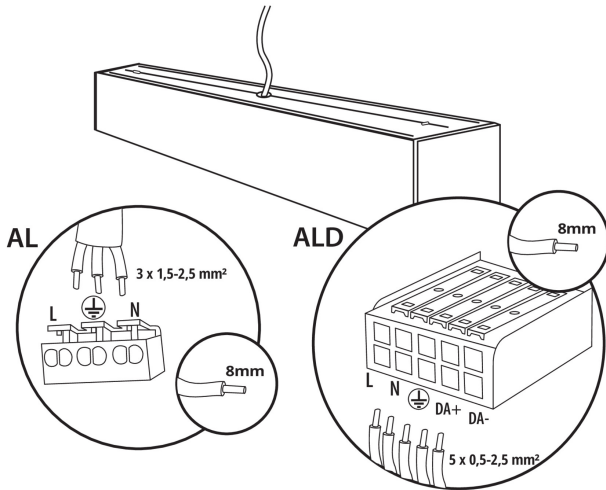

38047 AL-MS5D-WW-RST-W-NT

Linear LED luminaire

5905339380470

GENERAL DATA:

Colour: white
Place of assembly: ceiling mounted
Place of application: Indoors
Minimum distance from the illuminated object : 0,5m
Compatible with a dimmer : no
Fixture lighting direction: down
Length [mm]: 1140
Width [mm]: 60
Height [mm]: 69
Integrated LED light source : yes

TECHNICAL DATA:

Rated voltage [V]: 220-240 AC
Rated frequency [Hz]: 50
Maximum power [W]: 16
Class of protection against electric shock : I
Lampshade material: plastic
Diode type: LED SMD
Luminous flux [lm]: 2400
Correlated colour temperature [K]: 4000
Colour consistency in McAdam ellipses : ≤3
Colour rendering index: 80
Service life [h]: 50000
Luminous-flux-retention factor at the end of rated service life : L90B10
Number of on/off cycles : ≥30000
Lighting angle [°]: X60/Y60
Luminous efficiency of the lamp [lm/W]: 150
Ambient temperature range to which the product can be exposed: 5÷25
Shade type: louvre
Enclosure material: aluminum alloy
Connection type: Self-clamping block
Range of sections of wires used [mm²]: 1,5÷2,5
Lamp-heating time [s]: ≤1
Lamp-ignition time [s]: ≤0,5
IP class: 20

LOGISTIC DATA:

Unit of measurement: unit
Packaging method: 1

38047 AL-MS5D-WW-RST-W-NT

Linear LED luminaire

Number of units in the secondary packaging : 1

Number of units in the packaging : 1

Net unit weight [g] : 2042