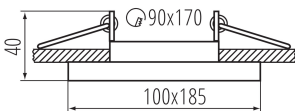

38368 ARET 2xDTL B/B

Ring for spotlight fittings

5905339383686

A family of the Kanlux ARET holders are decorative rings made of aluminium alloy and steel metal sheet. These eyes are without a frame - you decide on your own whether to add the GZ10 or GX5.3 frame to it. It allows adapting the light source to an installation available in a given room. Kanlux ARET works well as additional lighting both at homes, in bars and in restaurants, in places where you want to emphasize an interesting arrangement of a room or to display its fragment.

GENERAL DATA:

Colour: black

Necessity of using self-shielding lamps : yes

Place of assembly: Recessed mount in the ceiling

Place of application: Indoors

Minimum distance from the illuminated object : 0,5m

Decorative ring without a ceramic frame : yes

Replaceable light source : yes

The product is not suitable to be covered with a heat-insulating material: yes

Length [mm]: 185

Width [mm]: 100

Height [mm]: 40

Assembly hole [mm]: 90x170

TECHNICAL DATA:

Rated voltage [V]: 12 AC; 12 DC; 220-240 AC

Maximum power [W]: 2 x max 10

Class of protection against electric shock : II/III

Light source : MR16/PAR16

Light source included : no

Cap (Light source): Gx5,3/GU10

Ambient temperature range to which the product can be exposed : 5÷25

Enclosure material: aluminum alloy

Lighting-fixture angle regulation : in one axis

Lighting-fixture angle regulation [°] : 20

IP class: 20

LOGISTIC DATA:

Unit of measurement: unit

Packaging method : 25

Number of units in the secondary packaging : 1