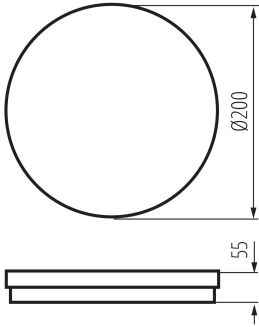

38380 BENO ECO 12W CCT O W

Ceiling-mounted LED light fitting