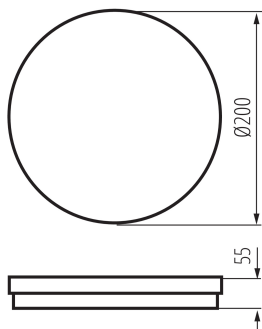

38381 BENO ECO 12W CCT O B

Ceiling-mounted LED light fitting

5905339383815

GENERAL DATA:

Colour: black
Place of assembly: wall mounted, ceiling mounted
Place of application: Indoors and outdoors
Minimum distance from the illuminated object: 0,5m
Compatible with a dimmer: no
Wykrywanie ruchu: no
Height [mm]: 55
Diameter [mm]: 200
Mercury content: no
Integrated LED light source: yes

TECHNICAL DATA:

Rated voltage [V]: 220-240 AC
Rated frequency [Hz]: 50
Maximum power [W]: 12
Class of protection against electric shock: II
Lampshade material: PP
Diode type: LED SMD
Luminous flux of the light fitting [lm]: 1050 (WW) / 1150 (NW) / 1100 (CW)
Colour temperature: Warm white, white, cold white
Correlated colour temperature [K]: 3000 / 4000 / 6500
Colour consistency in McAdam ellipses: ≤6
Colour rendering index: 80
Service life [h]: 30000
Number of on/off cycles: ≥30000
Lighting angle [°]: 110
Ambient temperature range to which the product can be exposed: -20÷45
Enclosure material: PP
Connection type: Self-clamping block
Range of sections of wires used [mm²]: 0,5÷1,5
Lamp-heating time [s]: ≤1
Lamp-ignition time [s]: ≤0,5
IP class: 65

LOGISTIC DATA:

Unit of measurement: unit
Packaging method: 20
Number of units in the secondary packaging: 1
Number of units in the packaging: 20
Net unit weight [g]: 344

38381 BENO ECO 12W CCT O B

Ceiling-mounted LED light fitting

Grammage [g]: 454

Gross unit weight [g]: 426

Length of a unit pack [cm]: 20.5

Width of a unit pack [cm]: 5.5

Height of a unit pack [cm]: 20.5

Weight of a cardboard box [kg]: 9.08

Width of a cardboard box [cm]: 42