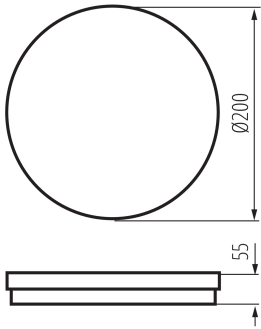

38382 BENO ECO 20W CCT O W

Ceiling-mounted LED light fitting