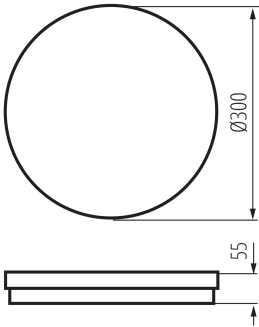

Enclosure material: PP

Connection type: Self-clamping block

Range of sections of wires used [mm²]: 0,5÷1,5

Lamp-heating time [s]: ≤1

Lamp-ignition time [s]: ≤0,5

IP class: 65

LOGISTIC DATA:

Unit of measurement: unit

Packaging method: 10

Number of units in the secondary packaging: 1

Number of units in the packaging: 10

Net unit weight [g]: 692

38384 BENO ECO 30W CCT O W

Ceiling-mounted LED light fitting

Grammage [g]: 897

Gross unit weight [g]: 844

Length of a unit pack [cm]: 30.5

Width of a unit pack [cm]: 6

Height of a unit pack [cm]: 30.5

Weight of a cardboard box [kg]: 8.97

Width of a cardboard box [cm]: 32

Height of a cardboard box [cm]: 32