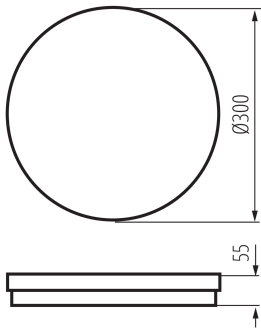

Lampshade material: PP

Diode type: LED SMD

Luminous flux of the light fitting [lm]: 2150 (WW) / 2400 (NW) / 2300 (CW)

Colour temperature: Warm white, white, cold white

Correlated colour temperature [K]: 3000 / 4000 / 6500

Enclosure material: PP

Connection type: Self-clamping block

Range of sections of wires used [mm²]: 0,5÷1,5

Lamp-heating time [s]: ≤1

Lamp-ignition time [s]: ≤0,5

IP class: 65

LOGISTIC DATA:

Unit of measurement: unit

Packaging method: 10

Number of units in the secondary packaging: 1

Number of units in the packaging: 10

Net unit weight [g]: 692

38385 BENO ECO 30W CCT O B

Ceiling-mounted LED light fitting

Grammage [g]: 897

Gross unit weight [g]: 844

Length of a unit pack [cm]: 30.5

Width of a unit pack [cm]: 6

Height of a unit pack [cm]: 30.5

Weight of a cardboard box [kg]: 8.97

Width of a cardboard box [cm]: 32

Height of a cardboard box [cm]: 32