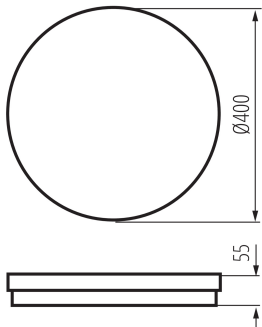

### GENERAL DATA:

**Colour:** white  
**Place of assembly:** wall mounted, ceiling mounted  
**Place of application:** Indoors and outdoors  
**Minimum distance from the illuminated object:** 0,5m  
**Compatible with a dimmer:** no  
**Wykrywanie ruchu:** no  
**Height [mm]:** 55  
**Diameter [mm]:** 400  
**Mercury content:** no  
**Integrated LED light source:** yes

### TECHNICAL DATA:

**Rated voltage [V]:** 220-240 AC  
**Rated frequency [Hz]:** 50  
**Maximum power [W]:** 40  
**Class of protection against electric shock:** II  
**Lampshade material:** PP  
**Diode type:** LED SMD  
**Luminous flux of the light fitting [lm]:** 4050 (WW) / 4600 (NW) / 4450 (CW)  
**Colour temperature:** Warm white, white, cold white  
**Correlated colour temperature [K]:** 3000 / 4000 / 6500  
**Colour consistency in McAdam ellipses:** ≤6  
**Colour rendering index:** 80  
**Service life [h]:** 30000  
**Number of on/off cycles:** ≥30000  
**Lighting angle [°]:** 110  
**Ambient temperature range to which the product can be exposed:** -20÷45  
**Enclosure material:** PP  
**Connection type:** Self-clamping block  
**Range of sections of wires used [mm<sup>2</sup>]:** 0,5÷1,5  
**Lamp-heating time [s]:** ≤1  
**Lamp-ignition time [s]:** ≤0,5  
**IP class:** 65

### LOGISTIC DATA:

**Unit of measurement:** unit  
**Packaging method:** 10  
**Number of units in the secondary packaging:** 1  
**Number of units in the packaging:** 10  
**Net unit weight [g]:** 1026

## 38386 BENO ECO 40W CCT O W

Ceiling-mounted LED light fitting

**Grammage [g]:** 1339

**Gross unit weight [g]:** 1262

**Length of a unit pack [cm]:** 40.5

**Width of a unit pack [cm]:** 6

**Height of a unit pack [cm]:** 40.5