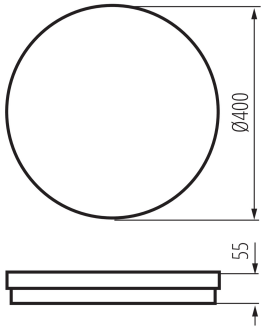

38387 BENO ECO 40W CCT O B

Ceiling-mounted LED light fitting

5905339383877

IP
65

HIGH
lumen

EA
SY
Installation

GENERAL DATA:

Colour: black
Place of assembly: wall mounted, ceiling mounted
Place of application: Indoors and outdoors
Minimum distance from the illuminated object: 0,5m
Compatible with a dimmer: no
Wykrywanie ruchu: no
Height [mm]: 55
Diameter [mm]: 400
Mercury content: no
Integrated LED light source: yes

TECHNICAL DATA:

Rated voltage [V]: 220-240 AC
Rated frequency [Hz]: 50
Maximum power [W]: 40
Class of protection against electric shock: II
Lampshade material: PP
Diode type: LED SMD
Luminous flux of the light fitting [lm]: 3800 (WW) / 4050 (NW) / 3900 (CW)
Colour temperature: Warm white, white, cold white
Correlated colour temperature [K]: 3000 / 4000 / 6500
Colour consistency in McAdam ellipses: ≤6
Colour rendering index: 80
Service life [h]: 30000
Number of on/off cycles: ≥30000
Lighting angle [°]: 110
Ambient temperature range to which the product can be exposed: -20÷45
Enclosure material: PP
Connection type: Self-clamping block
Range of sections of wires used [mm²]: 0,5÷1,5
Lamp-heating time [s]: ≤1
Lamp-ignition time [s]: ≤0,5
IP class: 65

LOGISTIC DATA:

Unit of measurement: unit
Packaging method: 10
Number of units in the secondary packaging: 1
Number of units in the packaging: 10
Net unit weight [g]: 1026

38387 BENO ECO 40W CCT O B

Ceiling-mounted LED light fitting

Grammage [g]: 1339

Gross unit weight [g]: 1262

Length of a unit pack [cm]: 40.5

Width of a unit pack [cm]: 6

Height of a unit pack [cm]: 40.5

Weight of a cardboard box [kg]: 13.39

Width of a cardboard box [cm]: 42