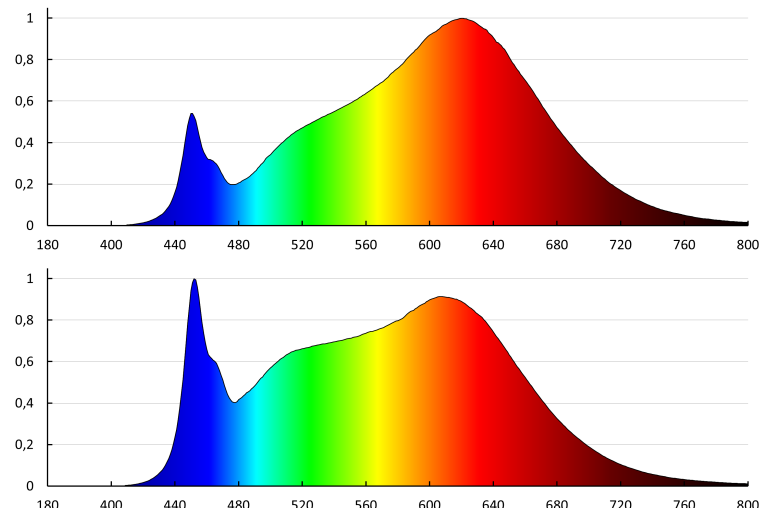

ADDITIONAL INFORMATION:

- 5 years Warranty under the terms of the warranty statement, available on our website