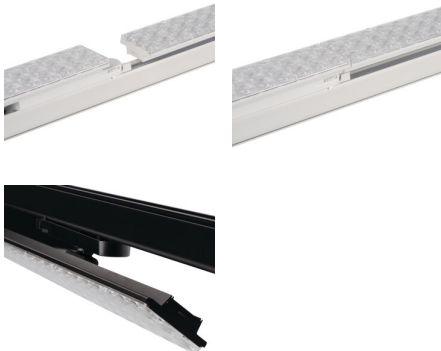

Track light projector

5905339383907

**Switch
Power**

The new KANLUX LTL TRACKLIGHT family of luminaires is an innovative solution based on Kanlux TEAR rails, ideal for commercial and architectural lighting systems. The integrated LED luminaire with high luminous efficacy of 140 lm/W guarantees excellent energy efficiency, which is confirmed by a 5-year warranty. The luminaires allow you to choose lenses with an angle of 90° (standard) or 60°. Thanks to the high color rendering index CRI 90, the luminaire ensures faithful color reproduction, which is crucial in spaces where precise lighting is of great importance.

The KANLUX LTL 42W-114-CCT-ADJ model is distinguished by an additional function of changing the light direction by up to 45°, which allows for flexible directing of the light to selected points. In turn, the minimalist version of KANLUX LTL 40W-114 CCT allows you to create a flat light line of any length, without visible gaps between modules. This is the ideal solution for aesthetic and functional lighting installations.

GENERAL DATA:

Colour: white

Place of assembly: na szynę TEAR

Place of application: Indoors

Minimum distance from the illuminated object: 0,5m

Compatible with a dimmer: no

Length [mm]: 1144

Width [mm]: 61

Height [mm]: 84

Integrated LED light source: yes

TECHNICAL DATA:

Rated voltage [V]: 220-240 AC

Rated frequency [Hz]: 50

Maximum power [W]: max 38

Class of protection against electric shock: II

Lampshade material: plastic