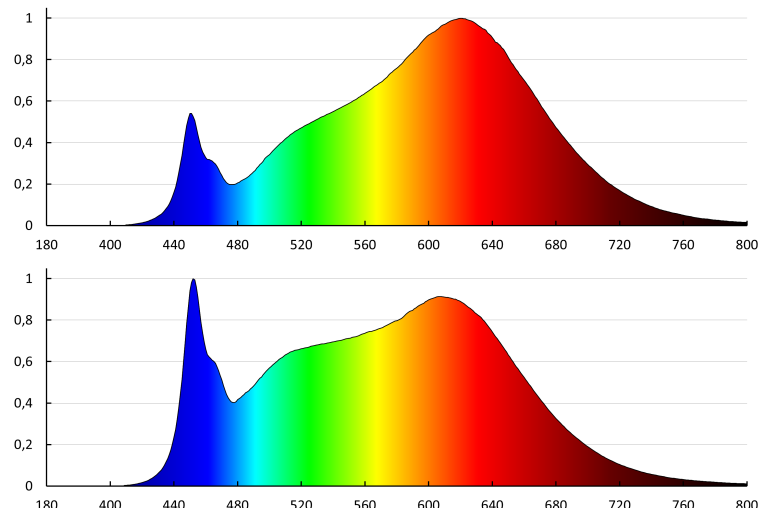

ADDITIONAL INFORMATION:

- 5 years Warranty under the terms of the warranty statement, available on our website