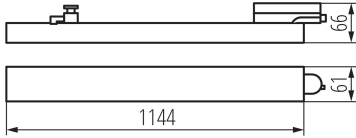

Track light projector