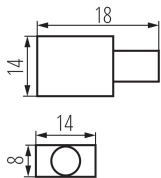

### TECHNICAL DATA:

**Material:** plastic

**Number of pieces in a unit package (package) :** 5

### LOGISTIC DATA:

**Unit of measurement:** package

**Packaging method:** 300

**Number of units in the secondary packaging :** 1

**Number of units in the packaging:** 300

**Net unit weight [g] :** 6

**Grammage [g] :** 9.4

**Gross unit weight [g] :** 7.8

**Length of a unit pack [cm] :** 9

**Width of a unit pack [cm] :** 6

**Height of a unit pack [cm] :** 1.5

**Weight of a cardboard box [kg] :** 2.82

**Width of a cardboard box [cm] :** 25

**Height of a cardboard box [cm] :** 18

**Length of a cardboard box [cm] :** 38

**Volume of a cardboard box [m<sup>3</sup>] :** 0.0171