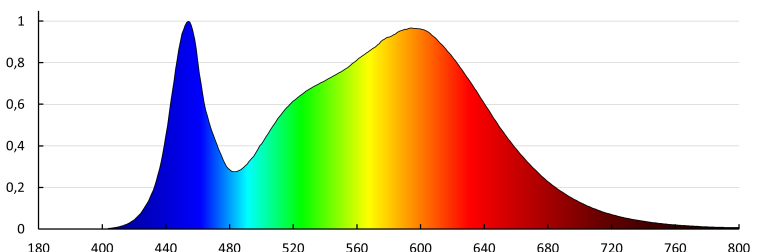

ADDITIONAL INFORMATION:

- 5 years Warranty under the terms of the warranty statement, available on our website