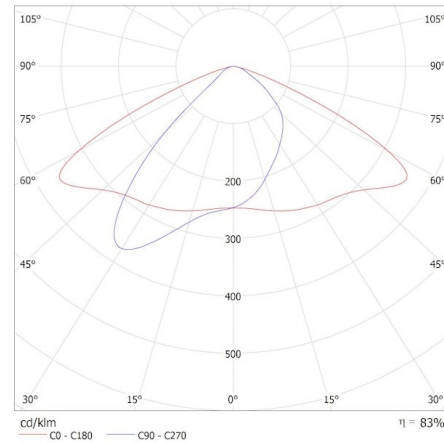

38423 FL AGOR/A PRO 100W NW

LED floodlight

KANLUX S.A. (kat 38423) FL AGOR/A PRO 100W NW / Krzywa rozsytu światła (biegunowo)

Oprawa: KANLUX S.A. (kat 38423) FL AGOR/A PRO 100W NW
Lampy: 1 x FL AGOR/A PRO 100W

ACCESSORIES

38426

FL AGOR PRO GRID 100W

Protective grid for floodlight FL AGOR PRO 100W, FL AGOR PRO GRID 100W, black (38426)

38427

FL AGOR PRO GRID 150W

Protective grid for floodlight FL AGOR PRO 150W, FL AGOR PRO GRID 150W, black (38427)

38428

FL AGOR PRO GRID 200W

Protective grid for floodlight FL AGOR PRO 200W, FL AGOR PRO GRID 200W, black (38428)