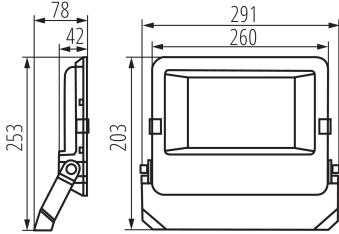

38423 FL AGOR/A PRO 100W NW

LED floodlight